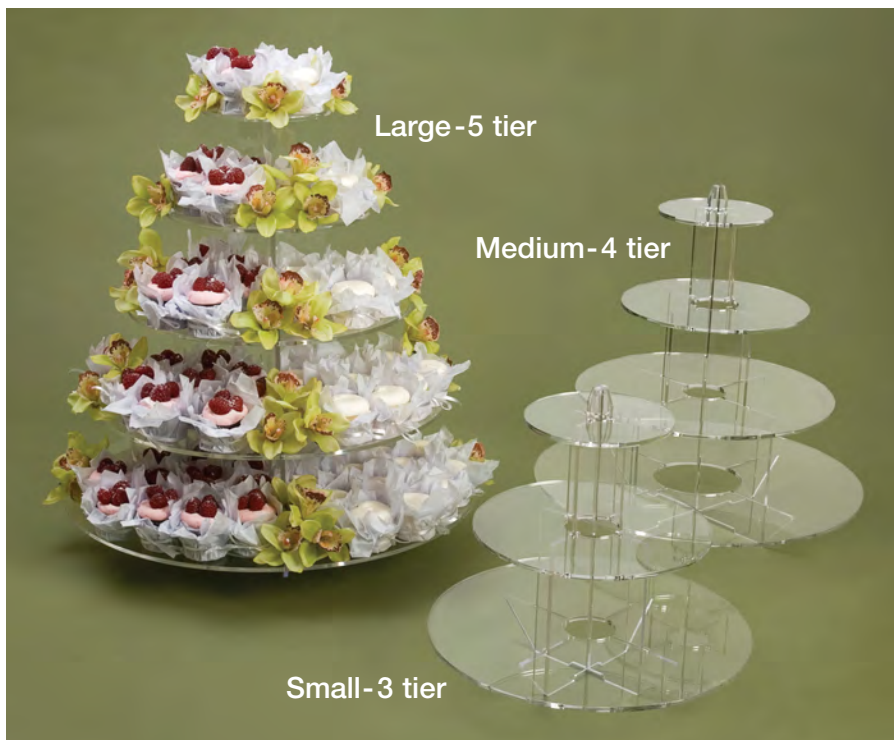

Crystal Palace[™]
Cupcake Tree

Elegant

Many uses

Stores flat

*Large size shown. Cupcakes and decorations not included.

toll free 1 800 423-2769

www.crownplasticsinc.com

crown plastics inc.

Features

- Perfect for weddings, parties and special events
- Many uses including: pastries, cupcakes, hors d'oeuvres
- Stores flat
- Quick assembly
- Sturdy acrylic
- Optional lazy-susan
- Custom reusable carton

Four convenient sizes (Extra large not shown)
 * Cupcakes and decorations not included.

Stores flat

Optional Lazy-susan base

Product Specifications

Product name	Dimensions	Description
Small (3 tier) CC31414	3 trays - 6.5, 10.5 and 14.5" 14" high	Displays 40 cupcakes
Medium (4 tier) CC41819	4 trays - 6.5, 10.5, 14.5 and 18.5" 19" high	Displays 75 cupcakes
Large (5 tier) CC52224	5 trays - 6.5, 10.5, 14.5, 18.5 and 22" 24" high	Displays 125 cupcakes
Extra large (6 tier) CC62630	6 trays - 6.5", 10.5", 14.5", 22", 26" 30" high	Displays 200 cupcakes
Lazy-susan base CCLS12	12" diameter	